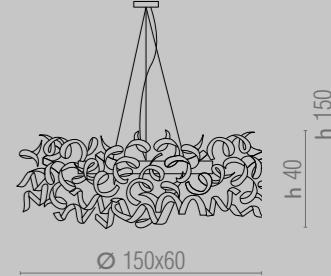

Hanging Lamp

12x40W G9 (not included)
n.60 glass elements
netto Kg 13 complete
box Kg 16 m³ 0,25

Gold	Art.		
205.540.01	A1595P		
205.540.02	A2035P		
205.540.03	A2035P		
205.540.04	A2035P		
205.540.05	A2035P		
205.540.06	A2035P		
205.540.07	A2035P		
205.540.08	A2035P		
205.540.09	A2035P		
205.540.11	A2035P		
205.540.12	A2035P		
205.540.13	A2755P		
205.540.14	A2755P		
205.540.15	A2755P		
Multicolor	on demand		

Chrome	Art.		
206.540.01	A1450P		
206.540.02	A1850P		
206.540.03	A1850P		
206.540.04	A1850P		
206.540.05	A1850P		
206.540.06	A1850P		
206.540.07	A1850P		
206.540.08	A1850P		
206.540.09	A1850P		
206.540.11	A1850P		
206.540.12	A1850P		
206.540.13	A2490P		
206.540.14	A2490P		
206.540.15	A2490P		
Multicolor	on demand