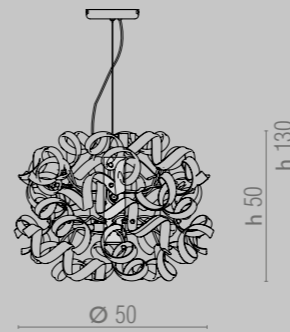

Hanging Lamp

06x40W G9 (not included)
n.24 glass elements
netto Kg 5 complete
box Kg 7 m³ 0,07

Gold	Art.		
	205.155.01	A548P	
	205.155.02	A715P	
	205.155.03	A715P	
	205.155.04	A715P	
	205.155.05	A715P	
	205.155.06	A715P	
	205.155.07	A715P	
	205.155.08	A715P	
	205.155.09	A715P	
	205.155.10	A715P	
	205.155.11	A715P	
	205.155.12	A715P	
	205.155.13	A885P	
	205.155.14	A885P	
	205.155.15	A885P	
	Multicolor	on demand	

Chrome Art.			
	206.155.01	A498P	
	206.155.02	A650P	
	206.155.03	A650P	
	206.155.04	A650P	
	206.155.05	A650P	
	206.155.06	A650P	
	206.155.07	A650P	
	206.155.08	A650P	
	206.155.09	A650P	
	206.155.10	A650P	
	206.155.11	A650P	
	206.155.12	A650P	
	206.155.13	A798P	
	206.155.14	A798P	
	206.155.15	A798P	
	Multicolor	on demand