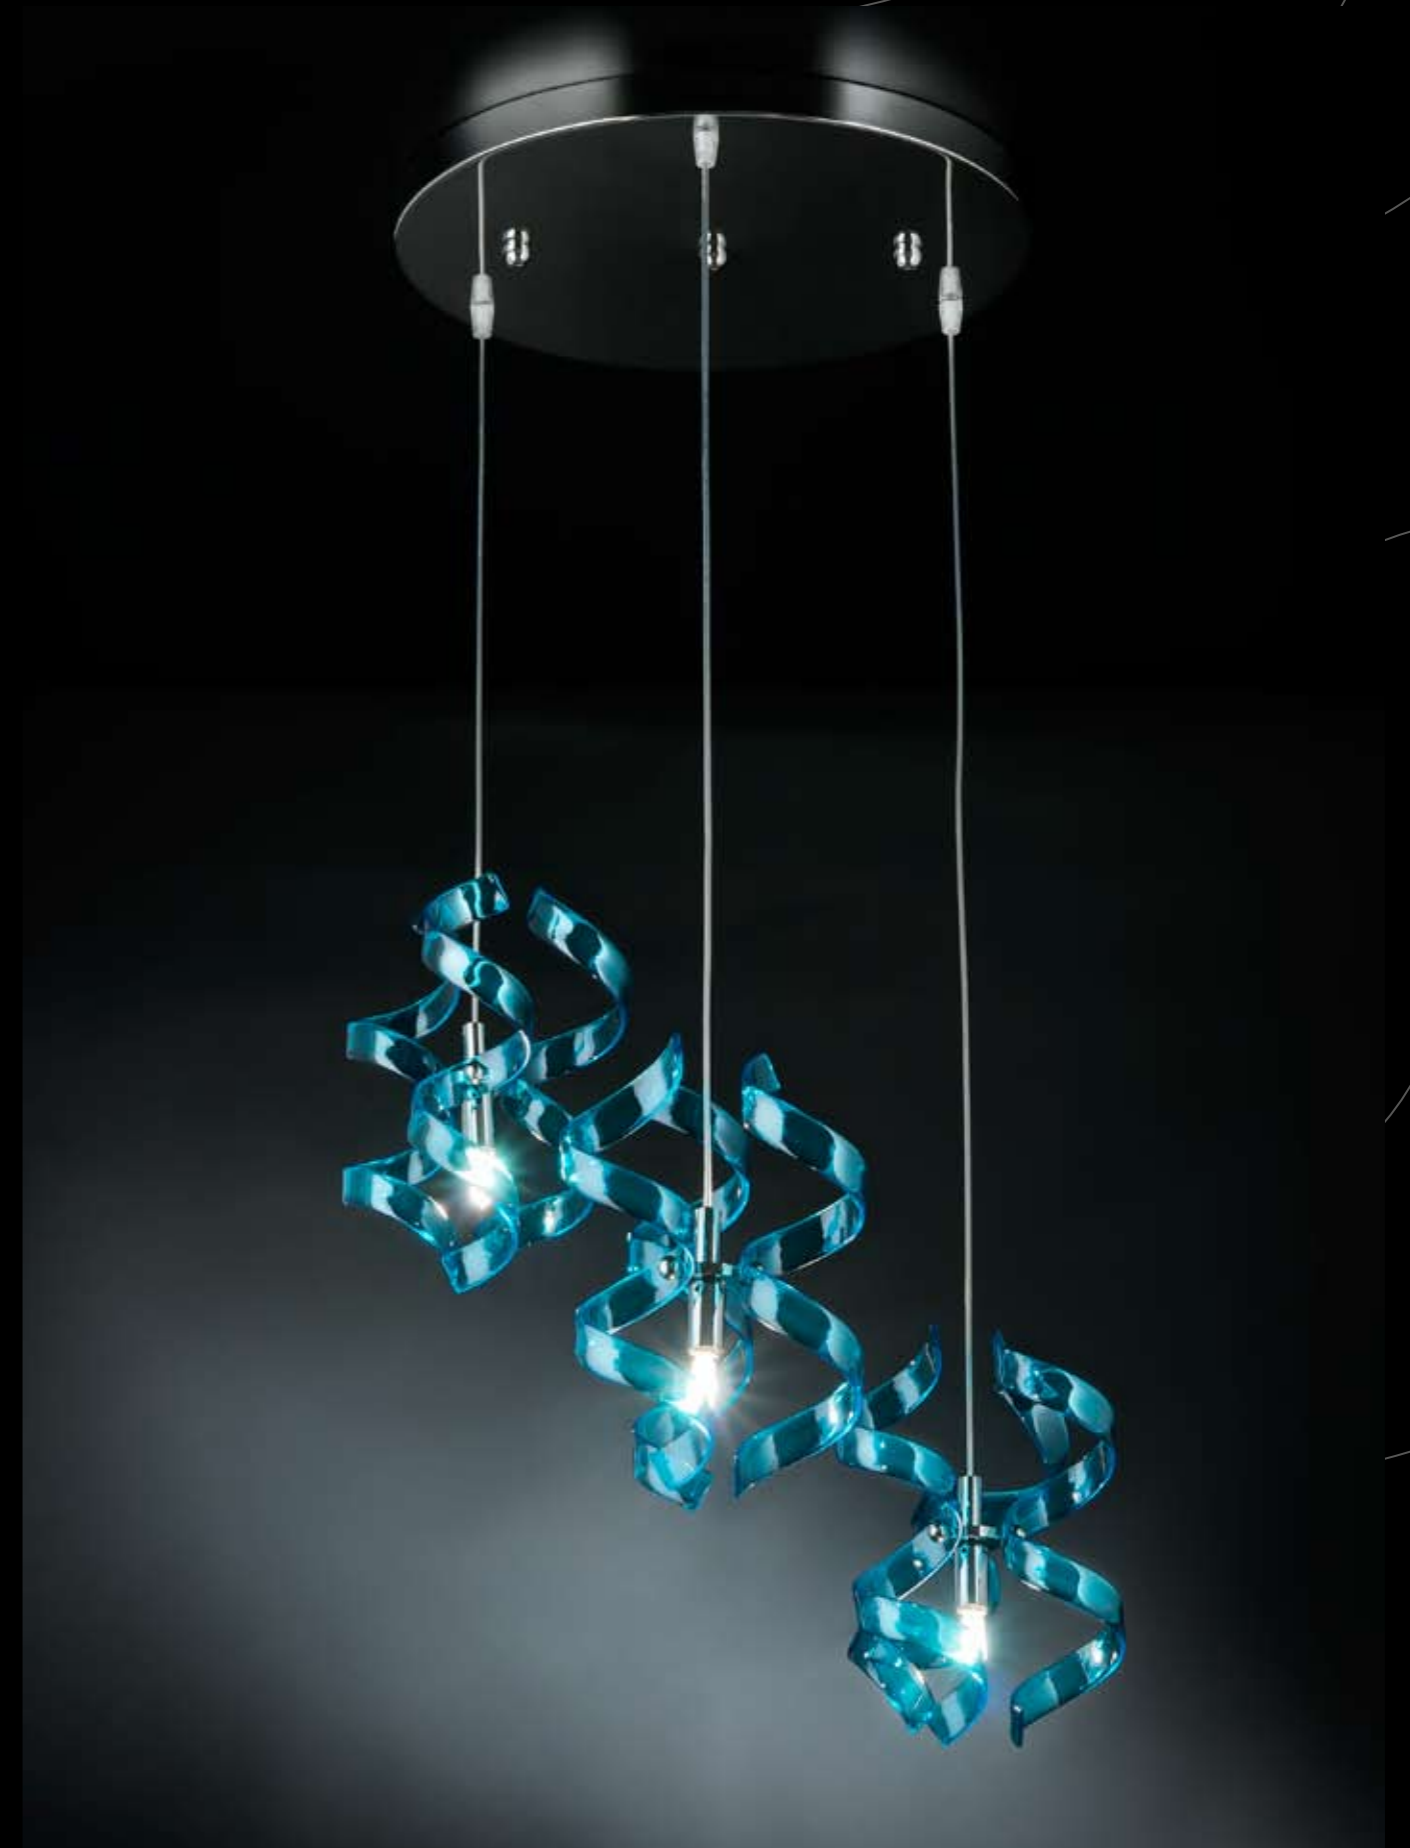

ASTRO 206.513.08 A344P

BLUE

Hanging lamp

03x40W G9
n.09 glass elements
Ø 40 - h 90

Patent Pending