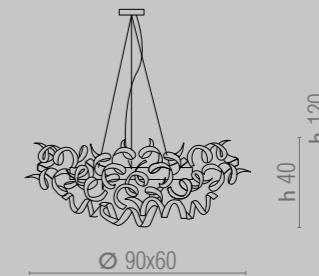

06x40W G9 (not included)
n.30 glass elements
netto Kg 8 complete
box Kg 10 m³ 0,16

Gold	Art.		
205.520.01	A878P		
205.520.02	A1078P		
205.520.03	A1078P		
205.520.04	A1078P		
205.520.05	A1078P		
205.520.06	A1078P		
205.520.07	A1078P		
205.520.08	A1078P		
205.520.09	A1078P		
205.520.11	A1078P		
205.520.12	A1078P		
205.520.13	A1350P		
205.520.14	A1350P		
205.520.15	A1350P		
Multicolor	on demand		

Chrome	Art.		
206.520.01	A798P		
206.520.02	A980P		
206.520.03	A980P		
206.520.04	A980P		
206.520.05	A980P		
206.520.06	A980P		
206.520.07	A980P		
206.520.08	A980P		
206.520.09	A980P		
206.520.11	A980P		
206.520.12	A980P		
206.520.13	A1198P		
206.520.14	A1198P		
206.520.15	A1198P		
Multicolor	on demand