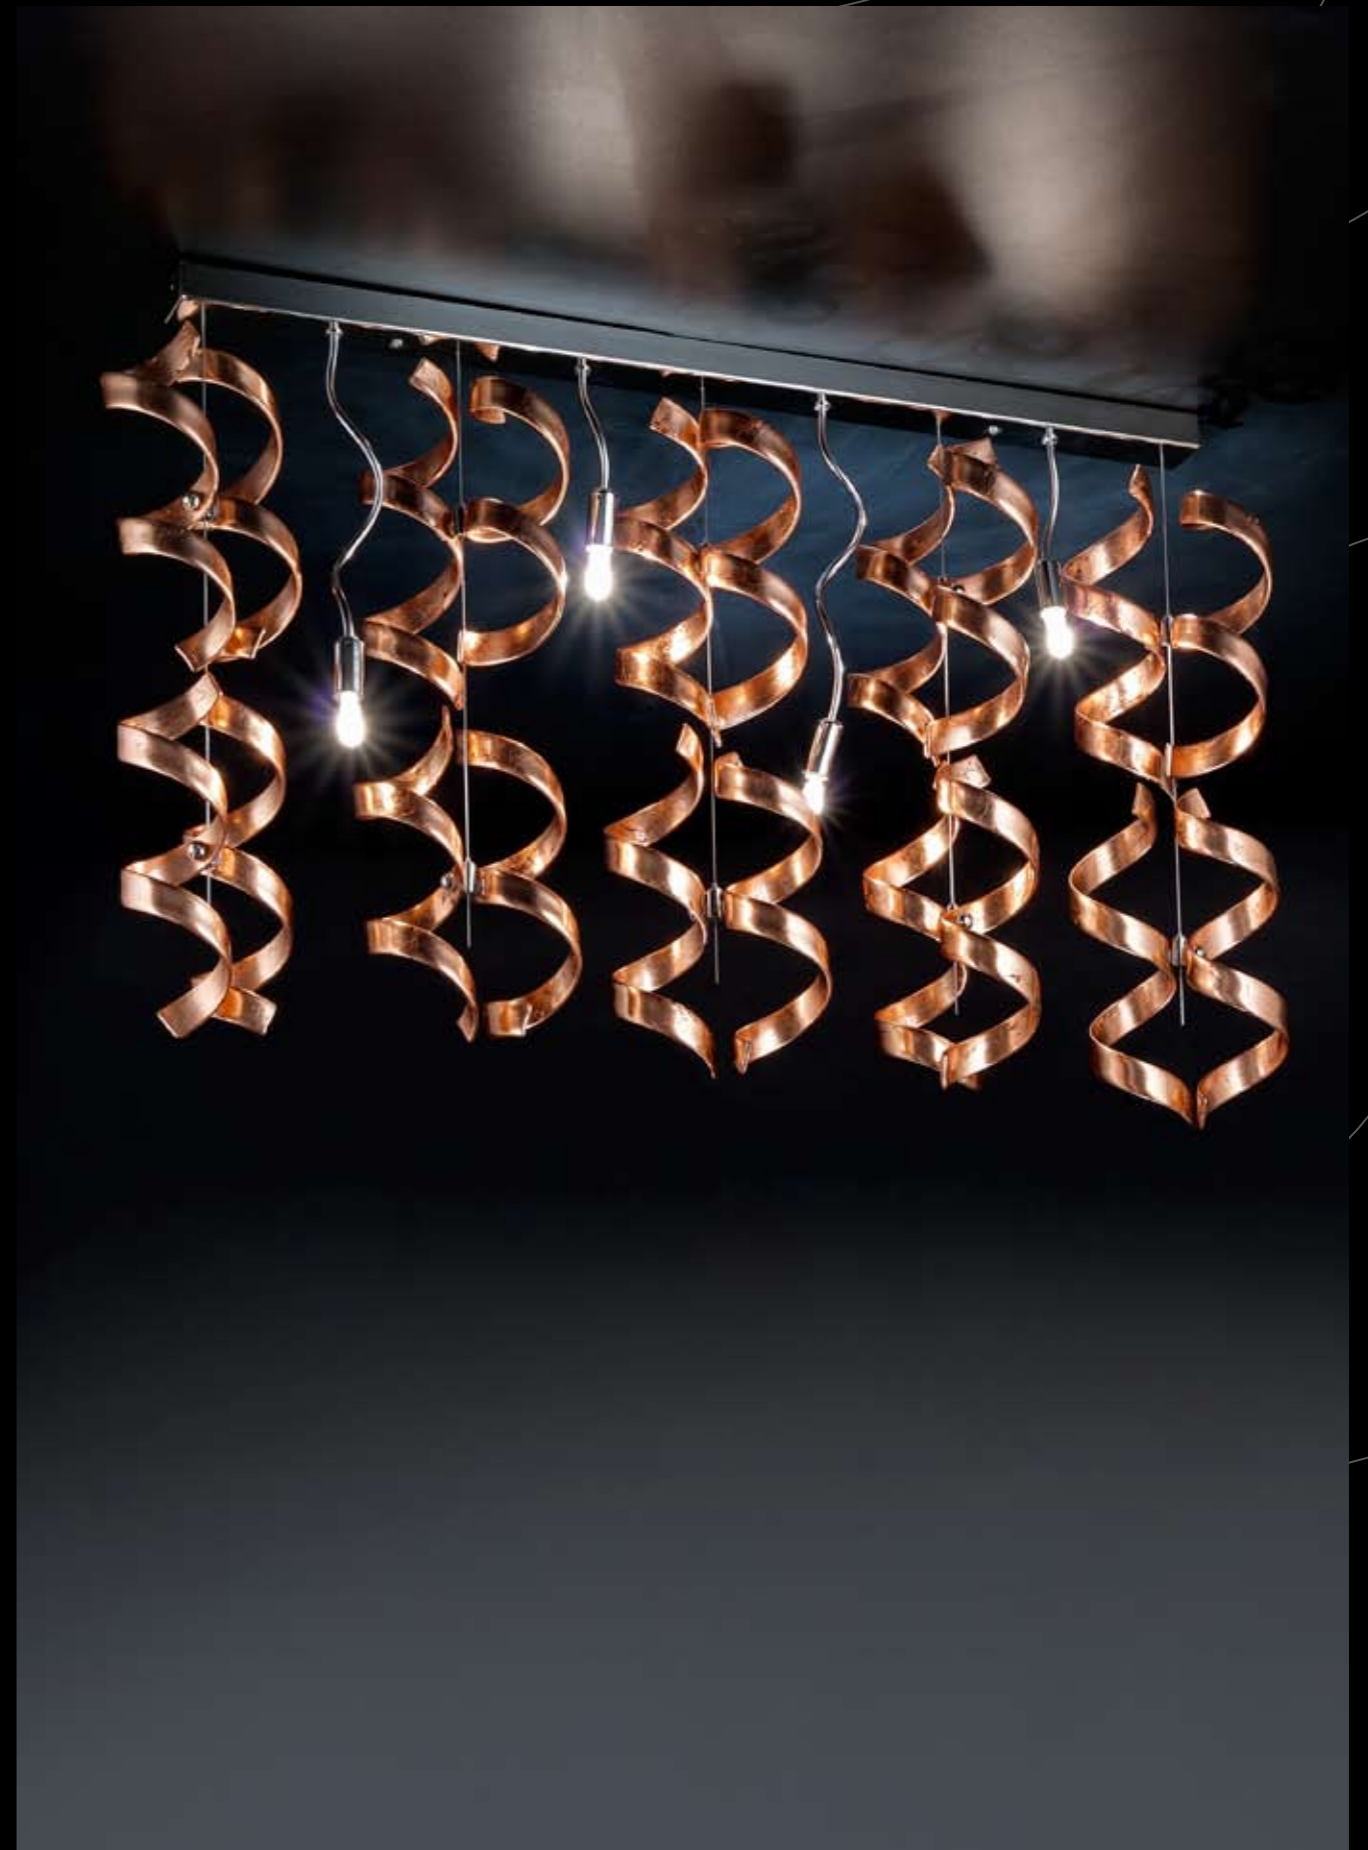

ASTRO 206.254.14 A650P
COPPER

Hanging lamp | 04x40W G9
n.20 glass elements
L 90 - h 50

Patent Pending