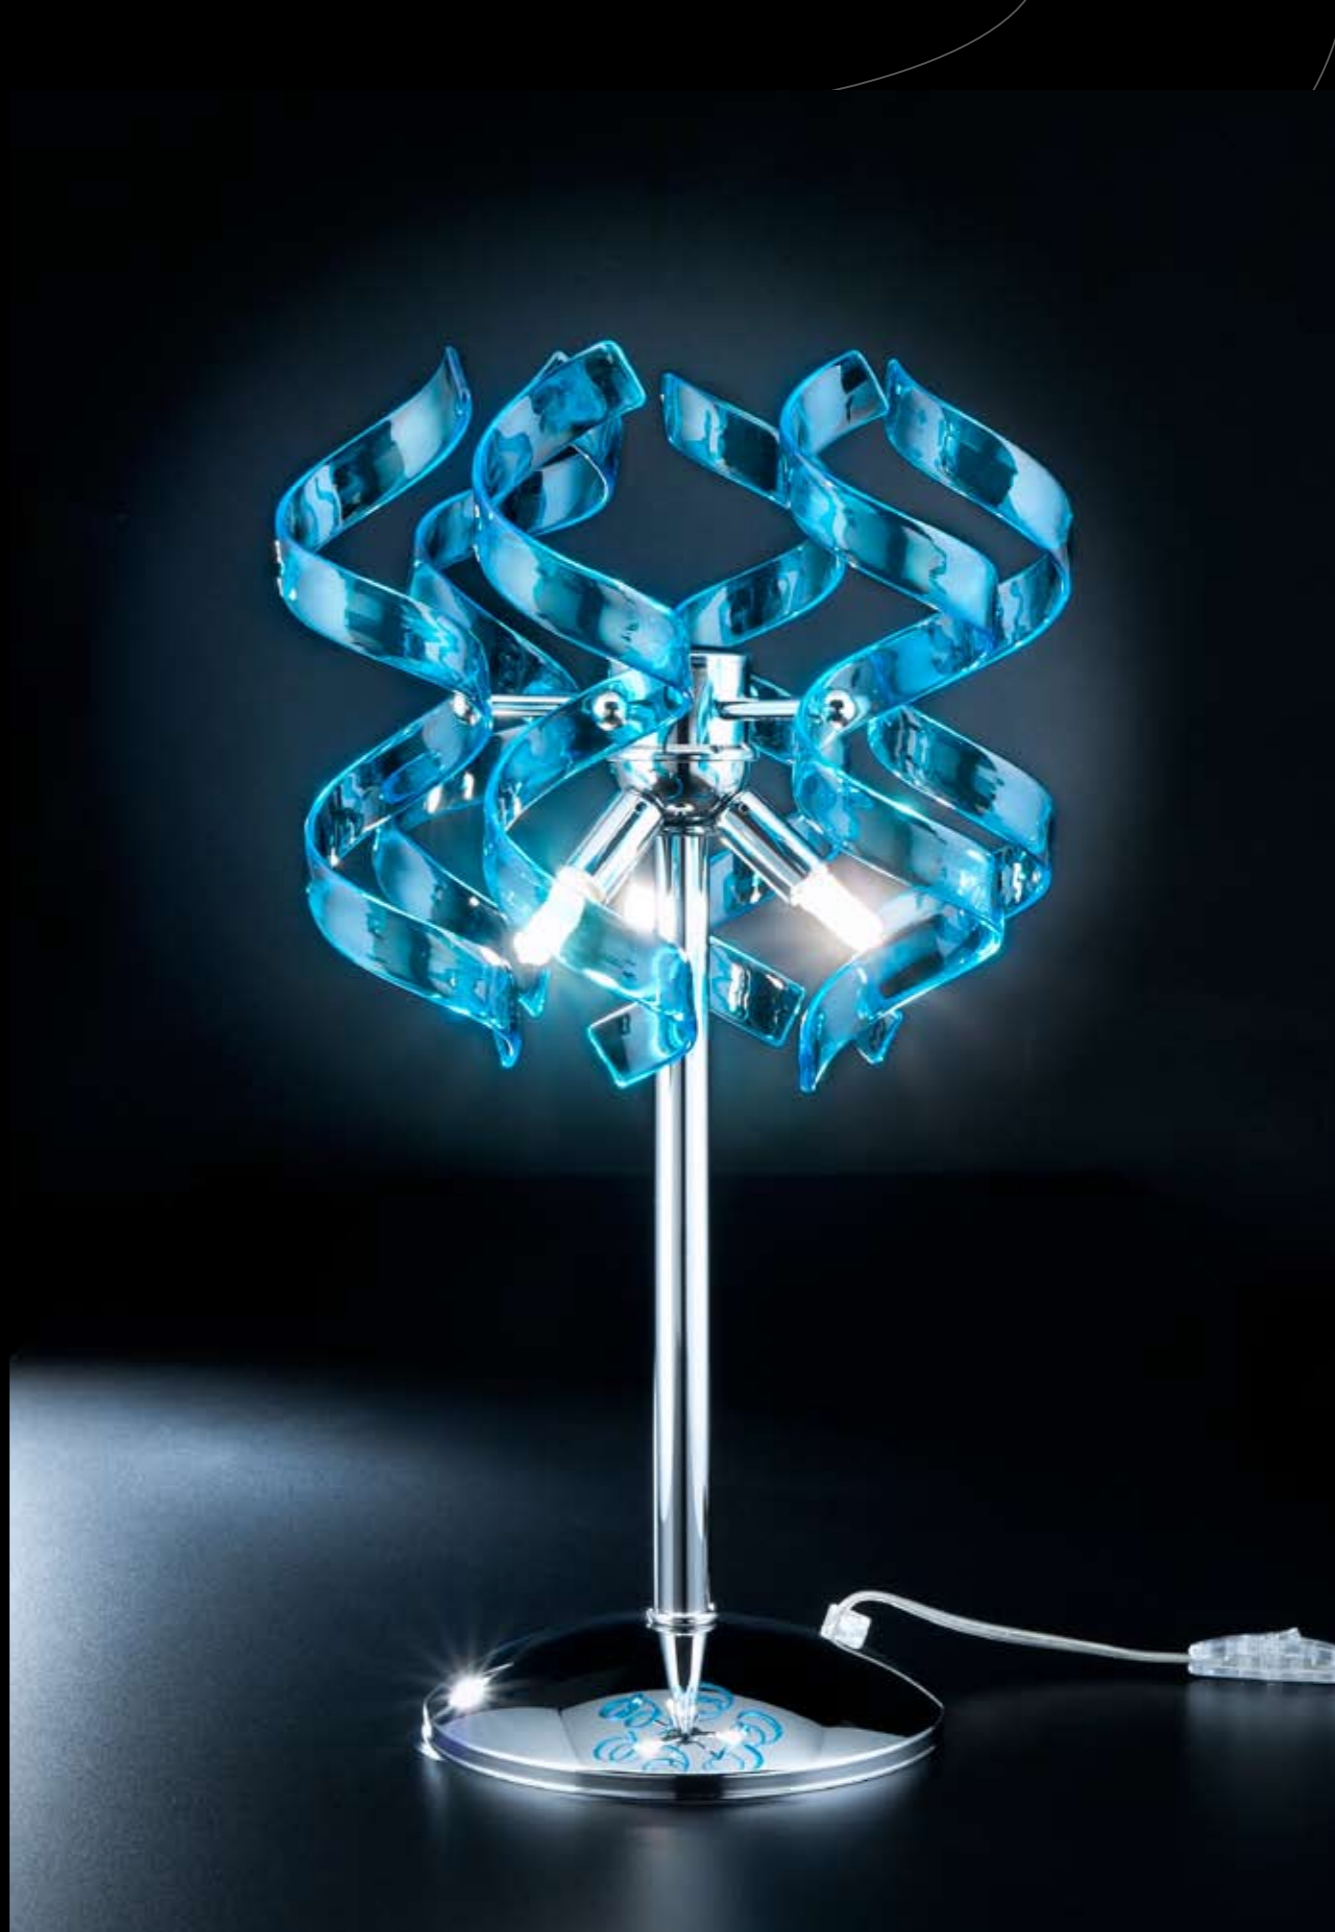

Patent Pending

ASTRO 206.123.01 A246P
CRYSTAL

Table lamp | 03x40W G9
n.06 glass elements
Ø 30 - h 50

Patent Pending

ASTRO 206.123.08 A272P

BLUE

Table lamp

03x40W G9
n.06 glass elements
Ø 30 - h 50